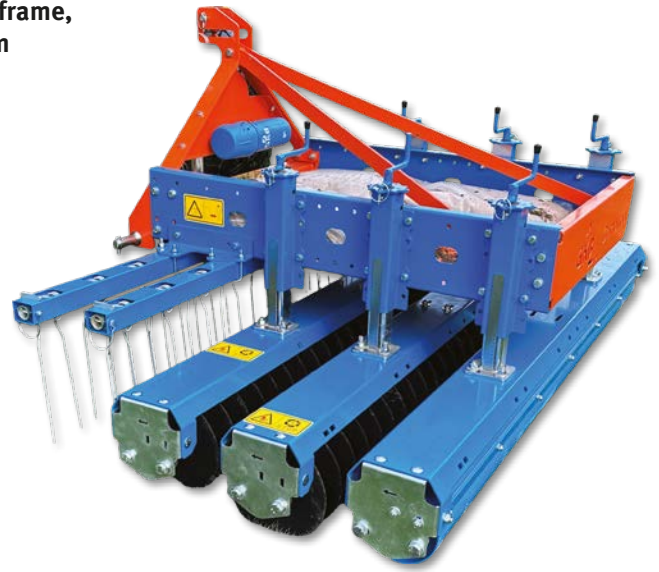

GKB COMBITOOL

Combining versatility and value, the GKB Combi-Tool is designed to help turf managers complete multiple maintenance tasks in a single pass. Built with a GKB engineered 3-point linkage frame, it can be equipped with a range of attachments to perform operations such as slitting, raking, rolling and brushing quickly and efficiently.

The Combi-Tool features four attachment slots that can be configured to suit the venue or the task at hand. Available attachments include brush heads, rake tines, slitting tines, slitting discs and a range of rollers. Multiple rows of the same attachment can also be fitted for more intensive work, with each implement independently adjustable to the desired working depth.

Available in four working widths from 120cm to 240cm (47"-94"), the Combi-Tool is ideal for golf courses, sports fields, schools, contractors and multi-sport venues looking to improve surface presentation, playability and turf health with one versatile machine.