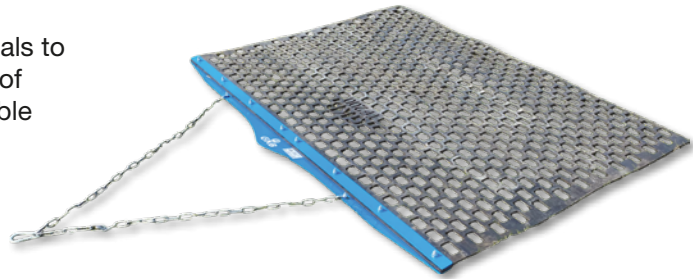

GKB TOPFINISH

Redistribute infill, level the surface and remove possible contamination with the Topfinish from GKB Machines.

Applications: Sports Fields, Artificial Turf, Hybrid Turf, Golf Courses

Suitable for all types of synthetic surfaces, the Topfinish delivers the 'finishing touch' in a single pass, leaving a pitch that looks great and performs consistently.

Long-Lasting Solutions

GKB prides themselves on using high-quality materials to create maintenance solutions built to stand the test of time. The Topfinish is no exception, combining durable steel and rubber components to ensure years of reliable productivity.

GKB TBRUSH

Brushing is one of the most important maintenance activities for any synthetic turf manager, helping to prevent drainage issues, moss and algae growth, and deterioration in the visual and technical performance of the surface.

Applications: Artificial Turf

The Tbrush is designed for regular brushing of artificial surfaces with a range of infill types, including rubber, sand and cork.

Benefits of the Tbrush:

The Tbrush is available in two working widths and is constructed from a premium steel frame with long-lasting synthetic brushes. Its design ensures excellent maneuverability, with transport wheels and a tow chain included as standard. The simple construction and minimal mechanical components help to reduce ongoing maintenance requirements and operating costs.